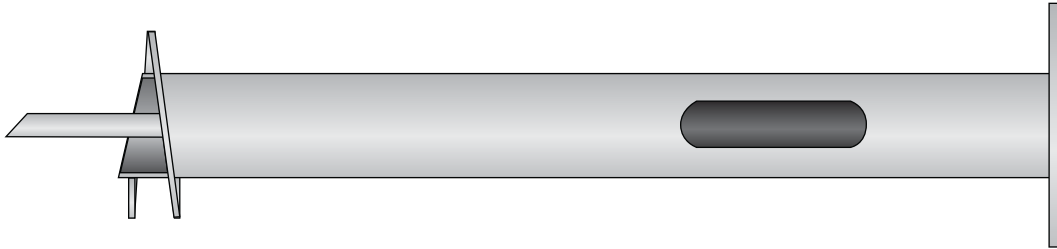

LP-S-863-60-14 -- Light Pole Foundation

Product Specifications

Product Type	Lighting Foundation
Foundation Diameter	8.63" (219.2 mm)
Foundation Length	60" (2134 mm)
Base Plate Shape	Square
Bolt Hole Type	Slotted
Bolt Circle/ Slot Dimensions	9" (229 mm) - 15" (381 mm)
Number of Bolt Holes/ Slots	4 Slots
Hardware Included	Yes
Bolt Type	Carriage Bolt
Nuts	Yes
Retaining Washer	Yes
Base Plate Thickness	1" (25.4 mm)
Base Plate Dimensions	15.75" (400 mm) x 15.75" (400 mm)
Center Hole Dimension	8.687" (220.7 mm)
Helix Diameter	14" (356 mm)
Coating	Hot-Dip Galvanized
Standard Package	1
Standard Package Unit	Each
Weight/Ea.	290 lbs

Notes

Lighting Foundation 8.63" Diameter x 60" Long