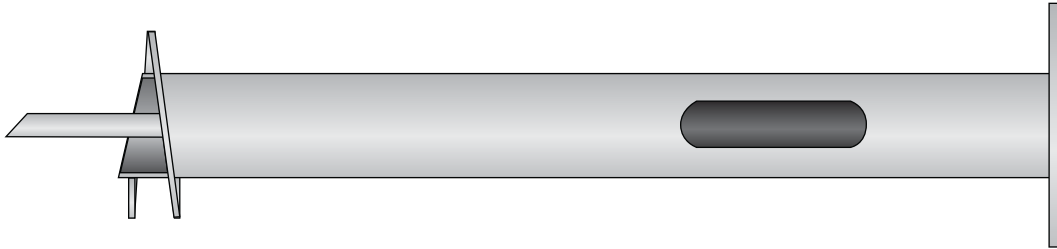

LP-S-663-60-12 -- Light Pole Foundation

Product Specifications

Product Type	Lighting Foundation
Foundation Diameter	6.63" (168 mm)
Foundation Length	60" (1524 mm)
Base Plate Shape	Square
Bolt Hole Type	Slotted
Bolt Circle/ Slot Dimensions	9" (229 mm) - 15" (381 mm)
Number of Bolt Holes/ Slots	4 Slots
Hardware Included	Yes
Bolt Type	Carriage Bolt
Nuts	Yes
Retaining Washer	Yes
Base Plate Thickness	1" (25.4 mm)
Base Plate Dimensions	15.75" (400 mm) x 15.75" (400 mm)
Center Hole Dimension	6.06" (153.9 mm)
Helix Diameter	12" (305 mm)
Coating	Hot-Dip Galvanized
Standard Package	1
Standard Package Unit	Each
Weight/Ea.	192 lbs

Notes

Lighting Foundation 6.63" Diameter x 60" Long