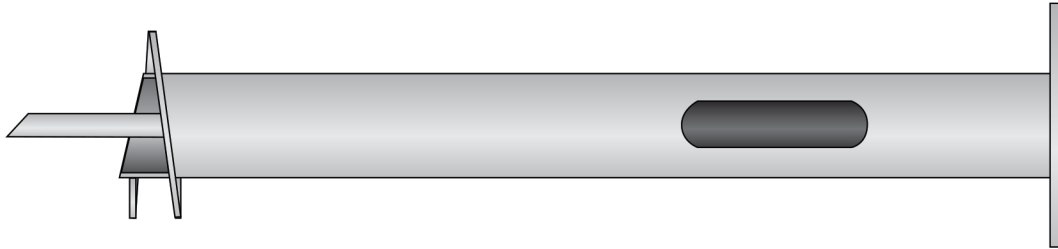

LP-S-400-60-12 -- Light Pole Foundation

Product Specifications

Product Type	Lighting Foundation
Foundation Diameter	4" OD (101.6 mm)
Foundation Length	60" (1524 mm)
Base Plate Shape	Square
Bolt Hole Type	Slotted
Bolt Circle/ Slot Dimensions	6" (152.4 mm) - 14" (355.6 mm)
Number of Bolt Holes/ Slots	4 Slots
Cableway Distance From Base	18" (457.2 mm)
Cableway Length	3" (76.2 mm)
Cableway Width	1-1/2" (38.1 mm)
Hardware Included	Yes
Bolt Diameter	3/4" (19.05 mm)
Bolt Length	3.5" (88.9 mm)
Bolt Type	Carriage Bolt
Nuts	Yes
Retaining Washer	Yes
Base Plate Thickness	3/4" (19.05 mm)
Base Plate Dimensions	13" (330.2 mm) x 13" (330.2 mm)
Center Hole Dimension	6.06" (153.9 mm)
Helix Diameter	12" (305 mm)
Coating	Hot-Dip Galvanized
Standard Package	1
Standard Package Unit	Each
Weight/Ea..	89 lbs

Notes

Lighting Foundation 6.63" Diameter x 60" Long