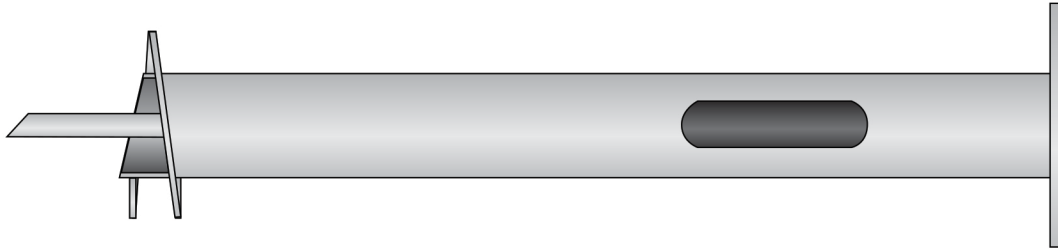

LP-S-863-84-14 -- Light Pole Foundation

Product Specifications	
Product Type	Lighting Foundation
Foundation Diameter	8.63" (219.2 mm)
Foundation Length	84" (2134 mm)
Base Plate Shape	Square
Bolt Hole Type	Slotted
Bolt Circle/ Slot Dimensions	9" (229 mm) - 15" (381 mm)
Number of Bolt Holes/ Slots	4 Slots
Hardware Included	Yes
Bolt Type	Carriage Bolt
Nuts	Yes
Retaining Washer	Yes
Base Plate Thickness	1" (25.4 mm)
Base Plate Dimensions	15.75" (400 mm) x 15.75" (400 mm)
Center Hole Dimension	8.687" (220.7 mm)
Helix Diameter	14" (356 mm)
Coating	Hot-Dip Galvanized
Standard Package	1
Standard Package Unit	Each
Weight/Ea.	290 lbs

Notes
 Lighting Foundation 8.63" Diameter x 84" Long