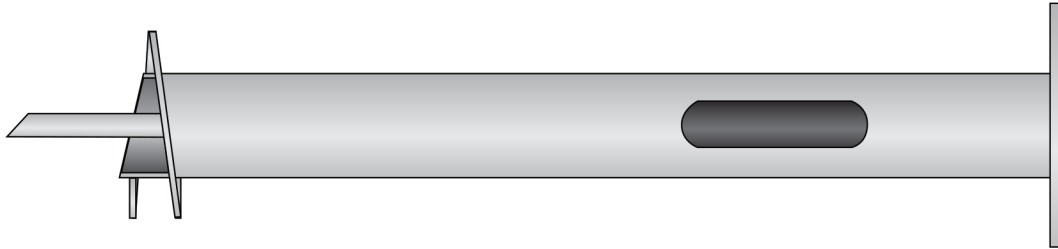

LP-S-663-84-14 -- Light Pole Foundation

Product Specifications	
Product Type	Lighting Foundation
Foundation Diameter	6.63" (168 mm)
Foundation Length	84" (2134 mm)
Base Plate Shape	Square
Bolt Hole Type	Slotted
Bolt Circle/ Slot Dimensions	9" (229 mm) - 15" (381 mm)
Number of Bolt Holes/ Slots	4 Slots
Hardware Included	Yes
Bolt Type	Carriage Bolt
Nuts	Yes
Retaining Washer	Yes
Base Plate Thickness	1" (25.4 mm)
Base Plate Dimensions	15.75" (400 mm) x 15.75" (400 mm)
Center Hole Dimension	6.687" (153.9 mm)
Helix Diameter	14" (356 mm)
Coating	Hot-Dip Galvanized
Standard Package	1
Standard Package Unit	Each
Weight/Ea.	218 lbs

Notes
 Lighting Foundation 6.63" Diameter x 84" Long