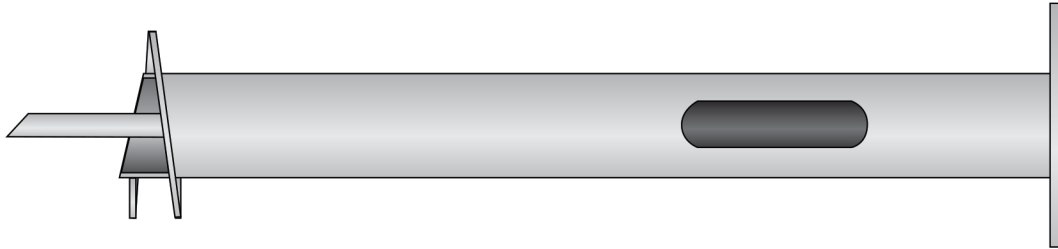

### LP-S-663-60-12 -- Light Pole Foundation

<b>Product Specifications</b>	
Product Type	Lighting Foundation
Foundation Diameter	6.63" (168 mm)
Foundation Length	60" (1524 mm)
Base Plate Shape	Square
Bolt Hole Type	Slotted
Bolt Circle/ Slot Dimensions	9" (229 mm) - 15" (381 mm)
Number of Bolt Holes/ Slots	4 Slots
Hardware Included	Yes
Bolt Type	Carriage Bolt
Nuts	Yes
Retaining Washer	Yes
Base Plate Thickness	1" (25.4 mm)
Base Plate Dimensions	15.75" (400 mm) x 15.75" (400 mm)
Center Hole Dimension	6.06" (153.9 mm)
Helix Diameter	12" (305 mm)
Coating	Hot-Dip Galvanized
Standard Package	1
Standard Package Unit	Each
Weight/Ea.	192 lbs

**Notes**

Lighting Foundation 6.63" Diameter x 60" Long